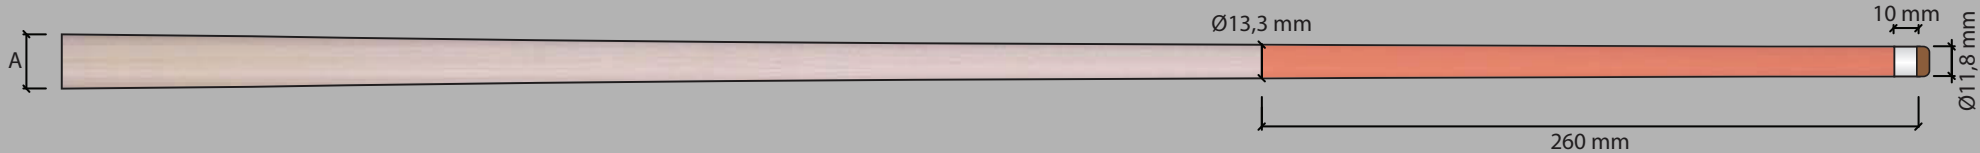

POOL SHAFTS 2019 RANGE

S2

S20

S30

PRO

**AMERICAN
EIGHTIES
STYLE**

**SLIM
MODERN
GAME**

**BREAK
FOR BREAK
SHOT**