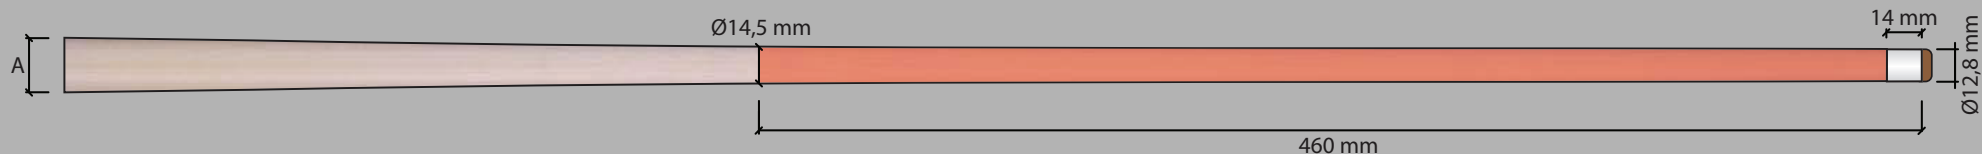

POOL SHAFTS 2019 RANGE

S2

S20

S30

PRO

**AMERICAN
EIGHTIES
STYLE**

**SLIM
MODERN
GAME**

**BREAK
FOR BREAK
SHOT**