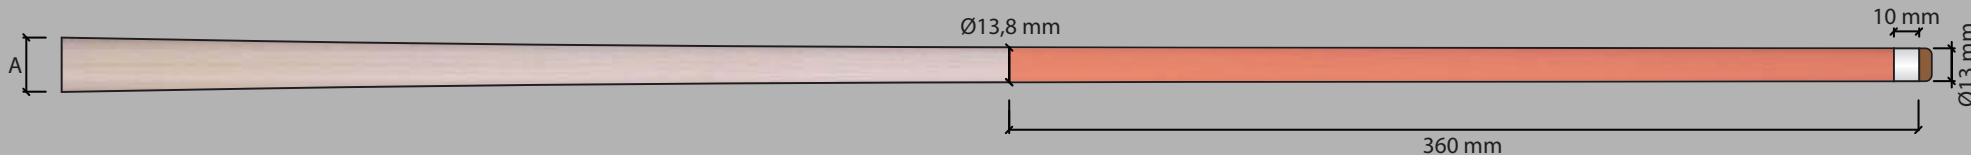

POOL SHAFTS 2019 RANGE

S2

S20

S30

PRO

**AMERICAN
EIGHTIES
STYLE**

**SLIM
MODERN
GAME**

**BREAK
FOR BREAK
SHOT**